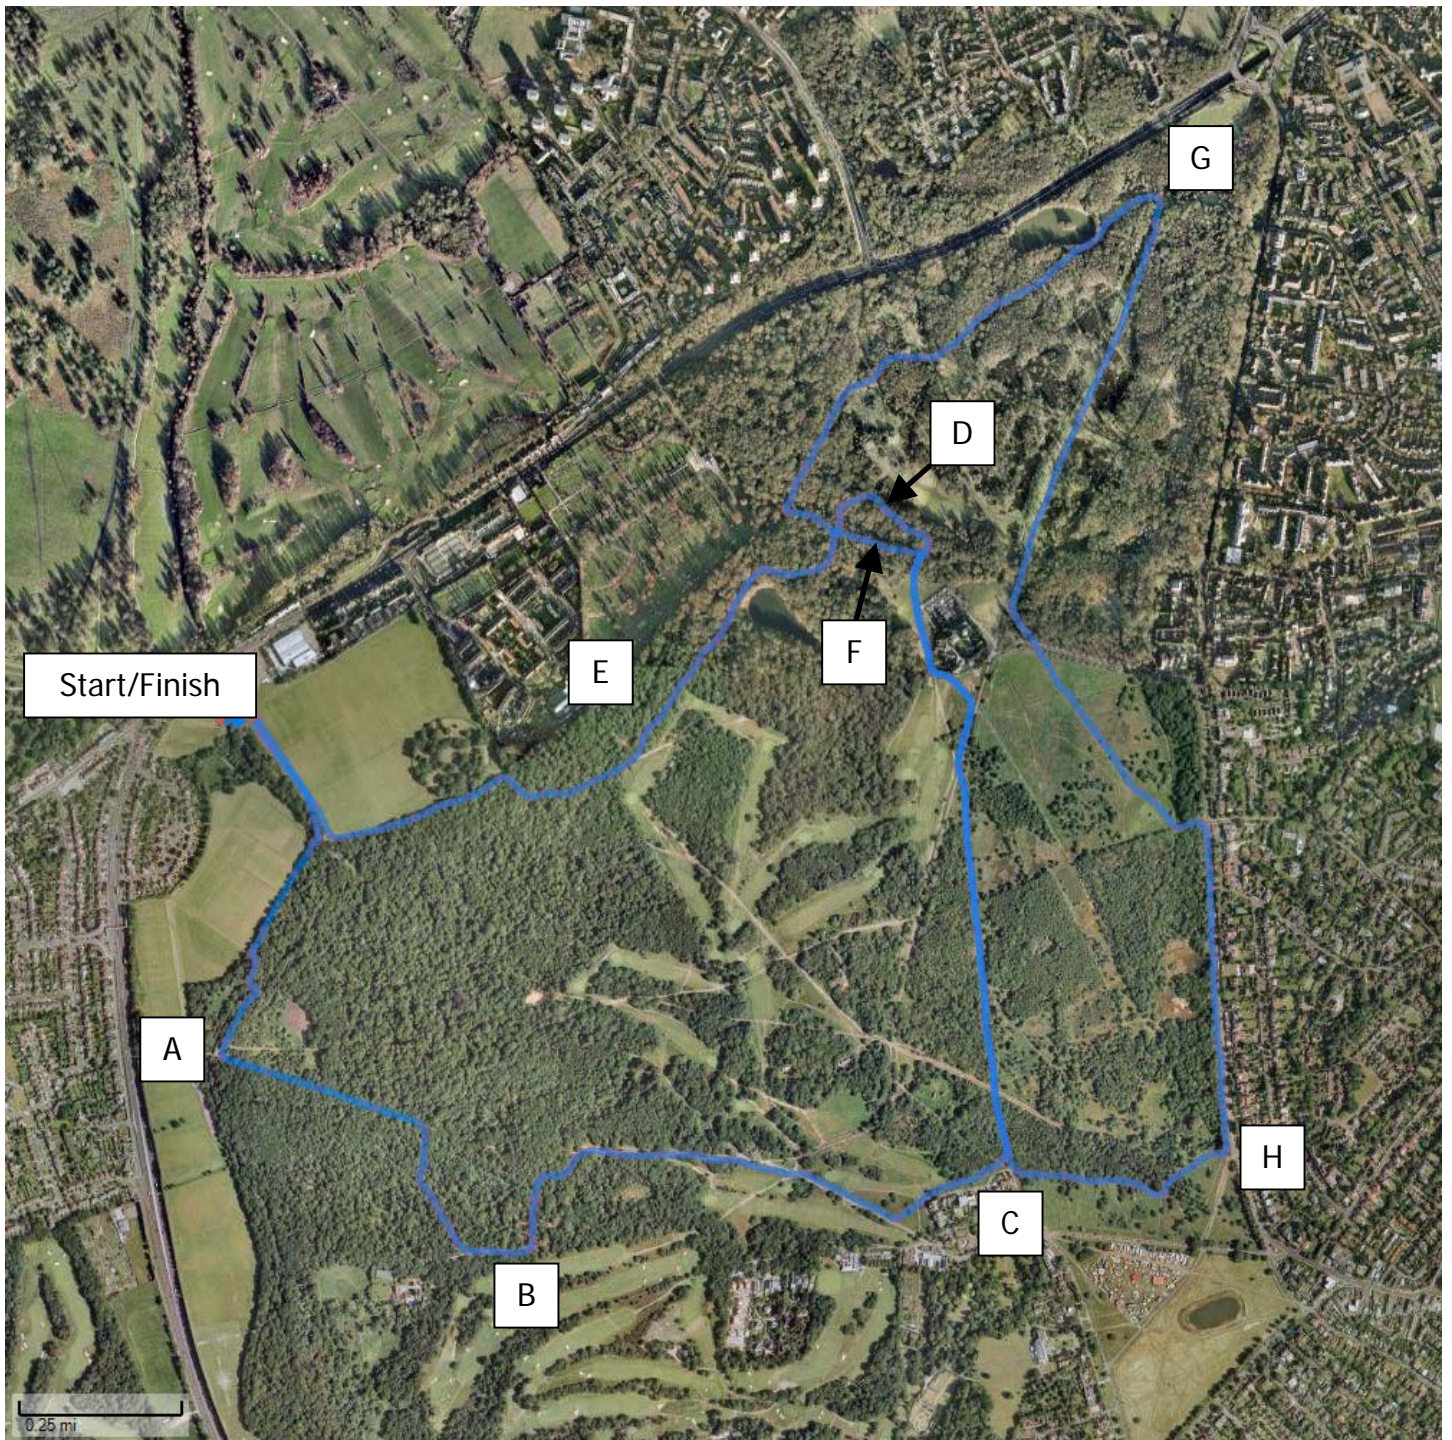

Cambridge University Hare & Hounds Blues Match Wimbledon Common

Route: Women Start-ABCDE-Finish 3.85 miles (6.2 km)
This is also the route for the supporters' race

Men Start-ABCFGHCDE - Finish 7.25 miles (11.6 km)