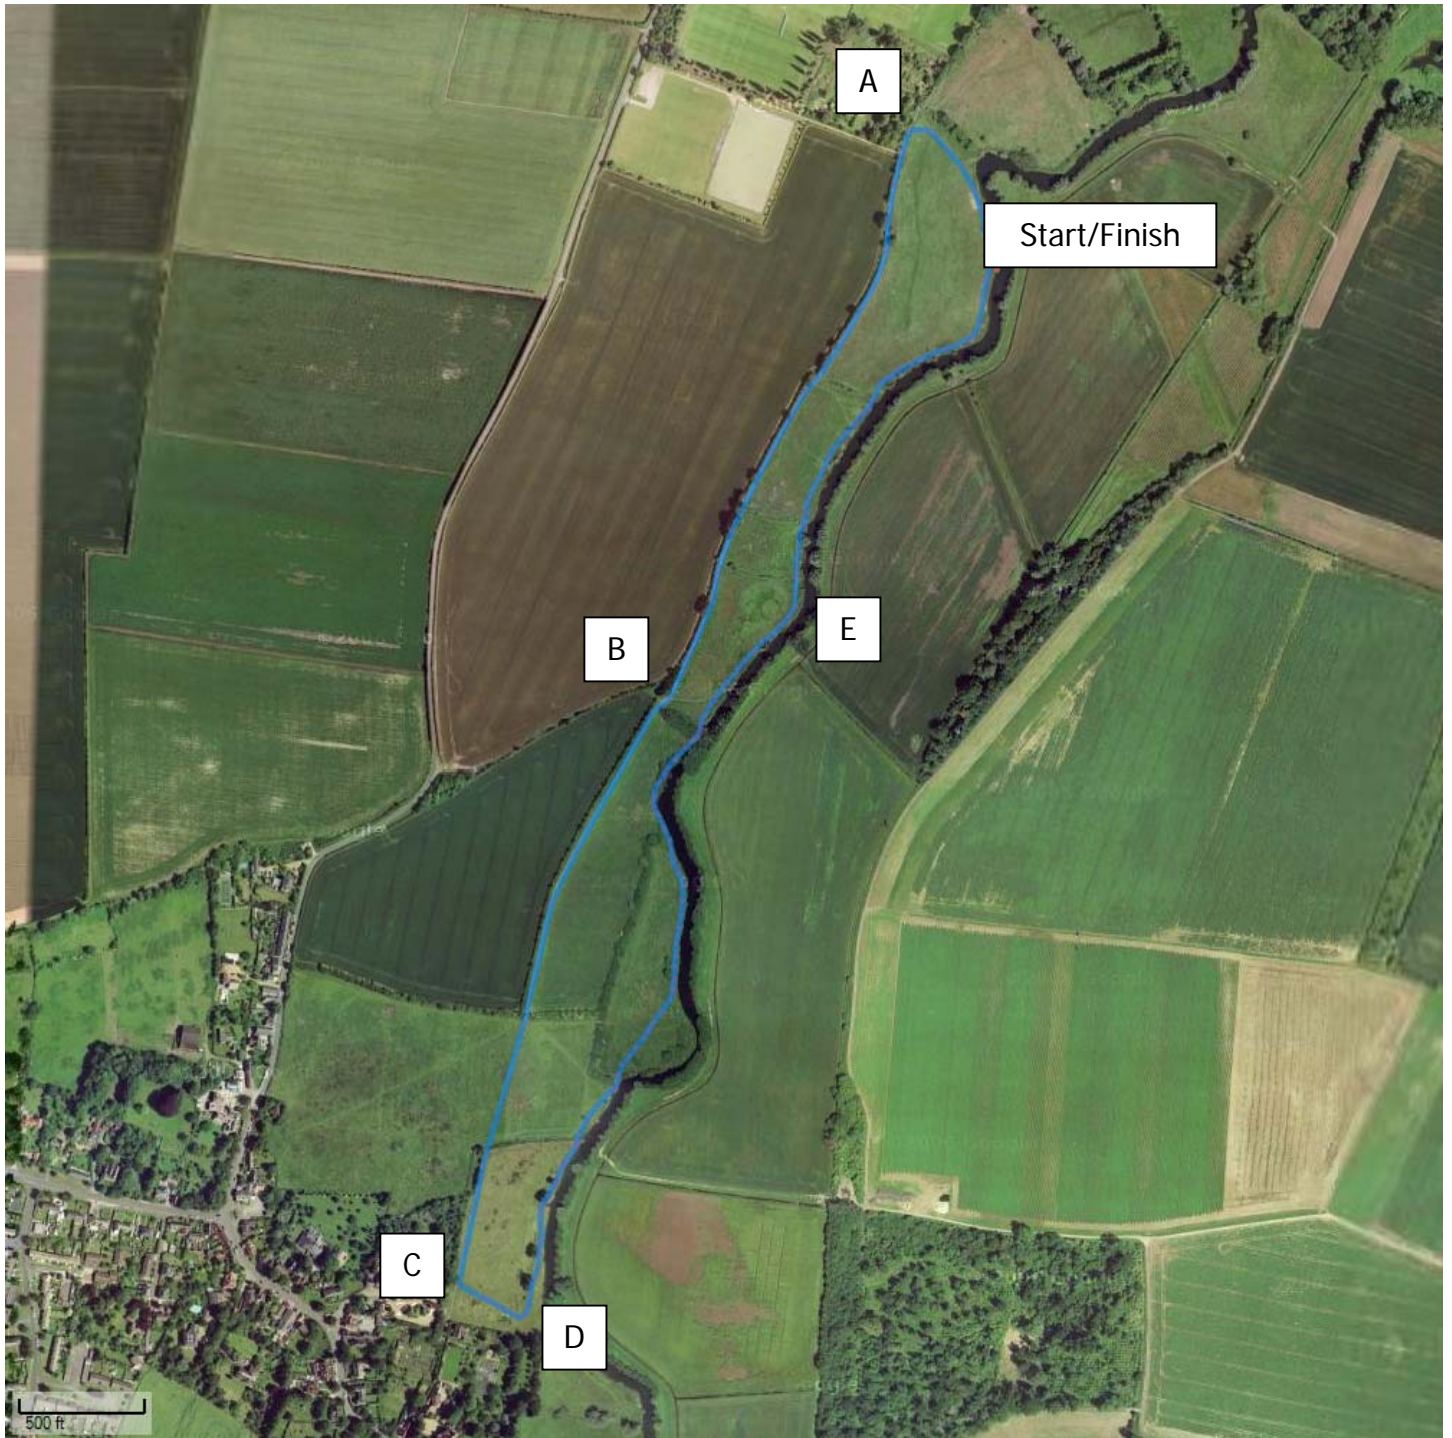

Cambridge University Hare & Hounds Grantchester Meadows Course 2007

Route: Women Start/Finish-ABCDE-Start/Finish 1.73 miles (2.78 km)

Men Start/Finish-ABCDEABCDE-Start/Finish 3.46 miles (5.57km)